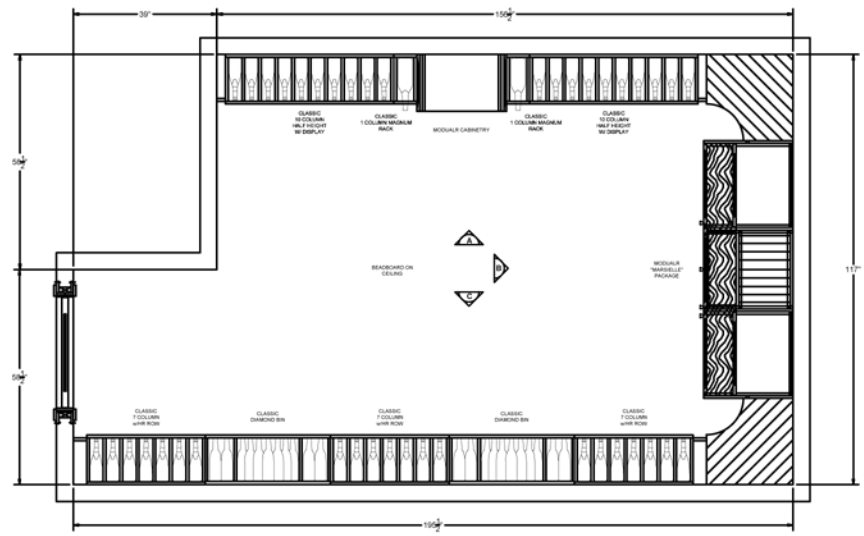

ELEVATION -A-

ELEVATION -B-

ELEVATION -C-

85 INDUSTRIAL PARK DRIVE
DOVER, NH 03820
P 603-285-0400 F 603-285-0420