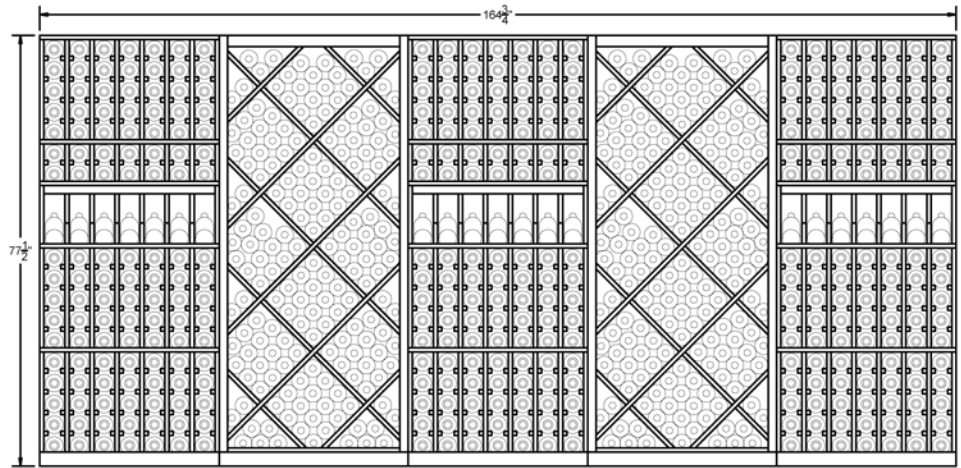

ELEVATION -A-

ELEVATION -B-

ELEVATION -C-

85 INDUSTRIAL PARK DRIVE
DOVER, NH 03820
P 603-285-0400 F 603-285-0420