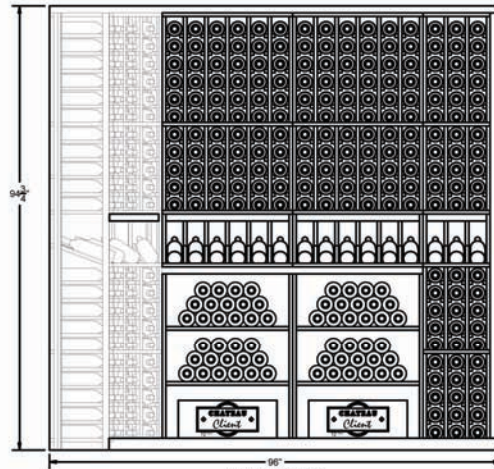

ELEVATION -A-

ELEVATION -B-

ELEVATION -C-

85 INDUSTRIAL PARK DRIVE
DOVER, NH 03820
P 603-285-0400 F 603-285-0420