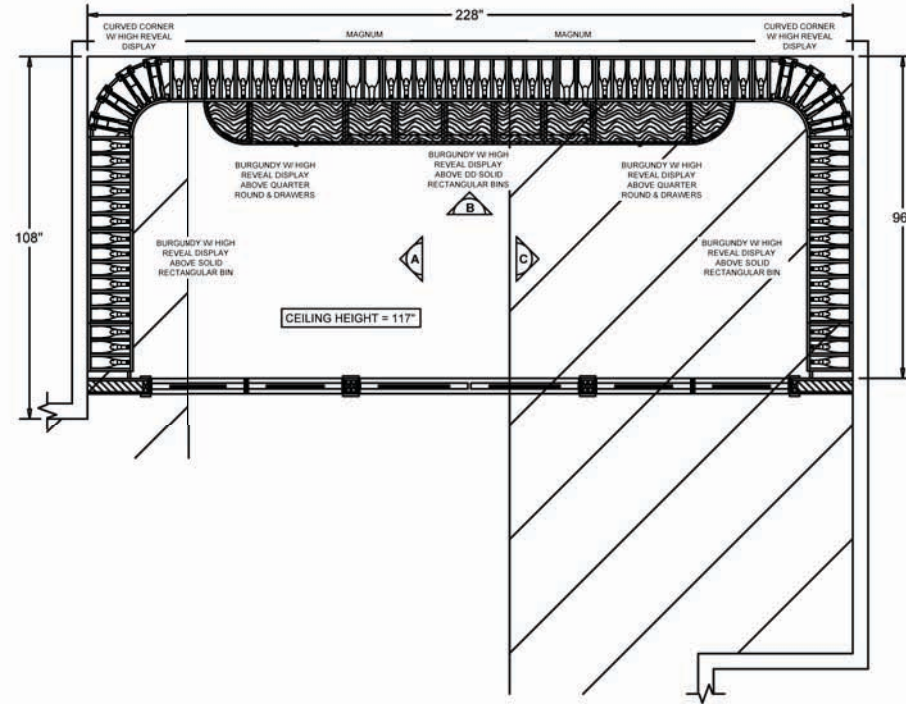

ELEVATION -A-

ELEVATION -B-

ELEVATION -C-

85 INDUSTRIAL PARK DRIVE
DOVER, NH 03820
P 603-285-0400 F 603-285-0420