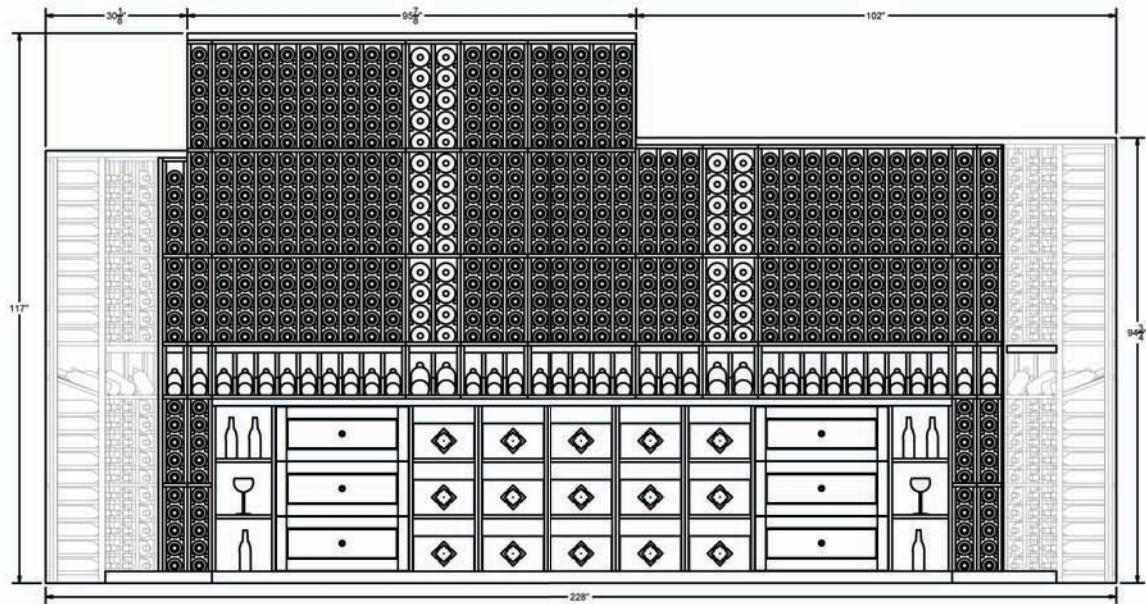

ELEVATION -A-

ELEVATION -B-

ELEVATION -C-

85 INDUSTRIAL PARK DRIVE
DOVER, NH 03820
P 603-285-0400 F 603-285-0420